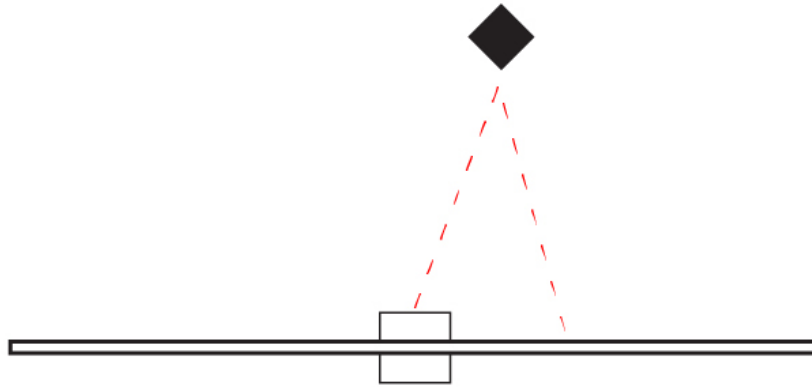

D43016-

PROJECT

TYPE

SPECIFIER

QUANTITY

DATE